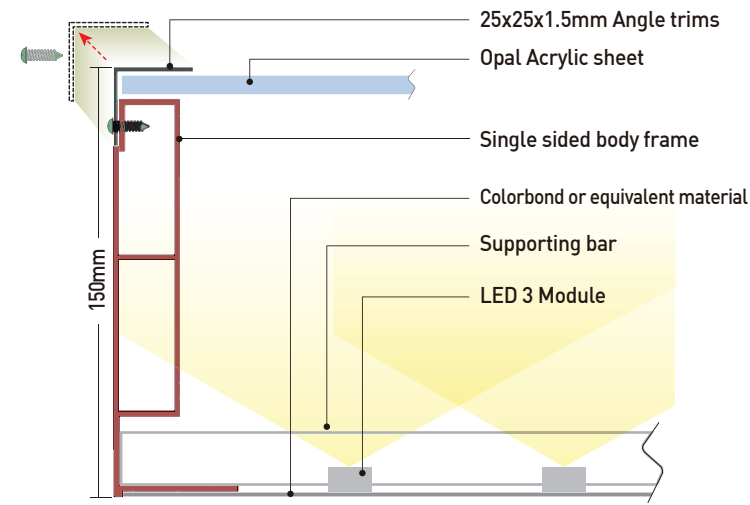

SA 131 SS AC LED SQ WM 150

This LED Acrylic face Lightbox is..

- ✓ Type Single sided
- ✓ Where to fix Wall mounted
- ✓ Lighting source LED Lighting
- ✓ Cover size 25mm trims
- ✓ Colour White or Black (Others cost extra)

- Price do not include acrylic sheets
- Price do not include packaging and Delivery

Installation_Wall Mounted type

Our Products

"TOP & BOTTOM" indicative stickers at the inside

25x2mm perimeter fixing area for easy installation

Predrilled 6mm drain holes on bottom

Remove screw from angle trims for insert acrylic

Remove angle trim from lightbox

Insert Acrylic face into Body frame