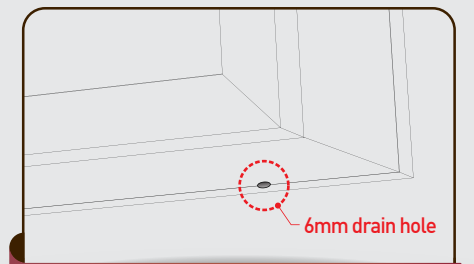

SA 131 SS AC LED SQ WM 150

This LED Acrylic face Lightbox is..

- ✓ Type Single sided
- ✓ Where to fix Wall mounted
- ✓ Lighting source LED Lighting
- ✓ Cover size 25mm trims
- ✓ Colour White or Black (Others cost extra)

- Price do not include acrylic sheets
- Price do not include packaging and Delivery

Installation_Wall Mounted type

Our Products

"TOP & BOTTOM" indicative stickers at the inside

25x2mm perimeter fixing area for easy installation

Predrilled 6mm drain holes on bottom

Remove screw from angle trims for insert acrylic

Remove angle trim from lightbox

Insert Acrylic face into Body frame