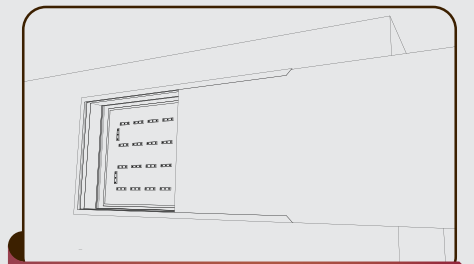

SA 131 SS AC LED SQ WM 150

This LED Acrylic face Lightbox is..

- ✓ Type Single sided
- ✓ Where to fix Wall mounted
- ✓ Lighting source LED Lighting
- ✓ Cover size 25mm trims
- ✓ Colour White or Black (Others cost extra)

- Price do not include acrylic sheets
- Price do not include packaging and Delivery

Installation_Wall Mounted type

Our Products

"TOP & BOTTOM" indicative stickers at the inside

25x2mm perimeter fixing area for easy installation

Predrilled 6mm drain holes on bottom

Remove screw from angle trims for insert acrylic

Remove angle trim from lightbox

Insert Acrylic face into Body frame