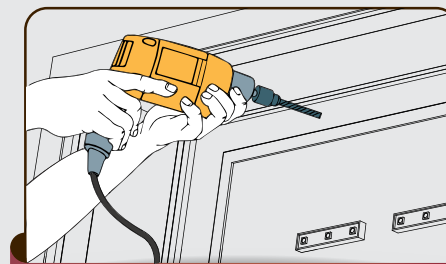

- Price do not include acrylic sheets
- Price do not include packaging and Delivery

Installation_Wall Mounted type

Our Products

"TOP & BOTTOM" indicative stickers at the inside

25x2mm perimeter fixing area for easy installation

Predrilled 6mm drain holes on bottom

Remove screw from angle trims for insert acrylic

Remove angle trim from lightbox

Insert Acrylic face into Body frame