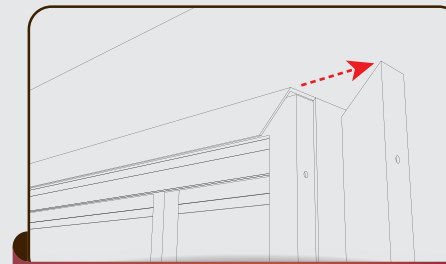

SA 131 SS AC LED SQ WM 150

This LED Acrylic face Lightbox is..

- ✓ Type Single sided
- ✓ Where to fix Wall mounted
- ✓ Lighting source LED Lighting
- ✓ Cover size 25mm trims
- ✓ Colour White or Black (Others cost extra)

- Price do not include acrylic sheets
- Price do not include packaging and Delivery

Installation_Wall Mounted type

Our Products

"TOP & BOTTOM" indicative stickers at the inside

25x2mm perimeter fixing area for easy installation

Predrilled 6mm drain holes on bottom

Remove screw from angle trims for insert acrylic

Remove angle trim from lightbox

Insert Acrylic face into Body frame