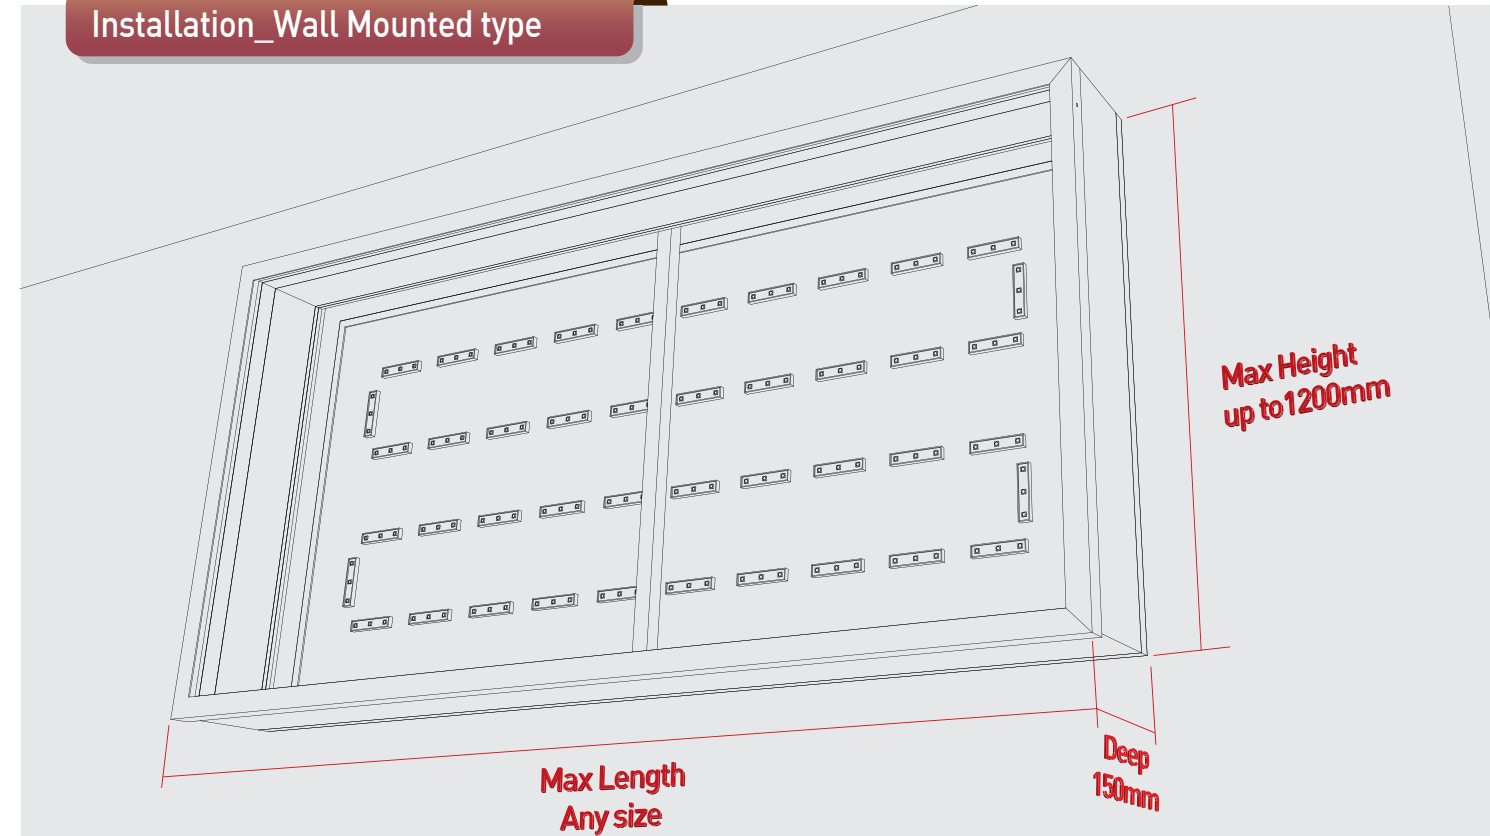

SA 131 SS AC LED SQ WM 150

This LED Acrylic face Lightbox is..

- ✓ Type Single sided
- ✓ Where to fix Wall mounted
- ✓ Lighting source LED Lighting
- ✓ Cover size 25mm trims
- ✓ Colour White or Black (Others cost extra)

- Price do not include acrylic sheets
- Price do not include packaging and Delivery

Installation_Wall Mounted type

Our Products

"TOP & BOTTOM" indicative stickers at the inside

25x2mm perimeter fixing area for easy installation

Predrilled 6mm drain holes on bottom

Remove screw from angle trims for insert acrylic

Remove angle trim from lightbox

Insert Acrylic face into Body frame