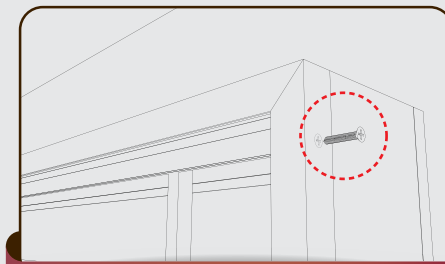

SA 131 SS AC LED SQ WM 150

This LED Acrylic face Lightbox is..

- ✓ Type Single sided
- ✓ Where to fix Wall mounted
- ✓ Lighting source LED Lighting
- ✓ Cover size 25mm trims
- ✓ Colour White or Black (Others cost extra)

- Price do not include acrylic sheets
- Price do not include packaging and Delivery

Installation_Wall Mounted type

Our Products

"TOP & BOTTOM" indicative stickers at the inside

25x2mm perimeter fixing area for easy installation

Predrilled 6mm drain holes on bottom

Remove screw from angle trims for insert acrylic

Remove angle trim from lightbox

Insert Acrylic face into Body frame