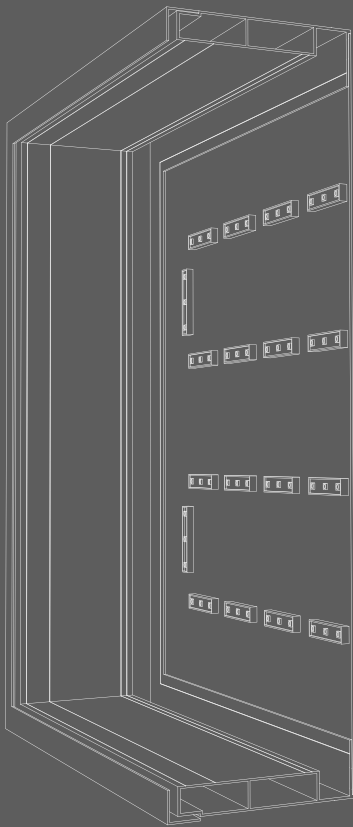

SA 131 SS AC LED SQ WM 150

This LED Acrylic face Lightbox is..

- ✓ Type Single sided
- ✓ Where to fix Wall mounted
- ✓ Lighting source LED Lighting
- ✓ Cover size 25mm trims
- ✓ Colour White or Black (Others cost extra)

- Price do not include acrylic sheets
- Price do not include packaging and Delivery

Installation_Wall Mounted type

Our Products

"TOP & BOTTOM" indicative stickers at the inside

25x2mm perimeter fixing area for easy installation

Predrilled 6mm drain holes on bottom

Remove screw from angle trims for insert acrylic

Remove angle trim from lightbox

Insert Acrylic face into Body frame