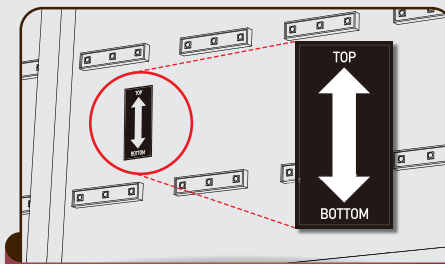

SA 131 SS AC LED SQ WM 150

This LED Acrylic face Lightbox is..

- ✓ Type Single sided
- ✓ Where to fix Wall mounted
- ✓ Lighting source LED Lighting
- ✓ Cover size 25mm trims
- ✓ Colour White or Black (Others cost extra)

- Price do not include acrylic sheets
- Price do not include packaging and Delivery

Installation_Wall Mounted type

Our Products

"TOP & BOTTOM" indicative stickers at the inside

25x2mm perimeter fixing area for easy installation

Predrilled 6mm drain holes on bottom

Remove screw from angle trims for insert acrylic

Remove angle trim from lightbox

Insert Acrylic face into Body frame